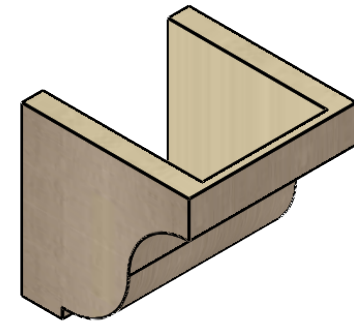

ITEM NUMBER: CORU08X08X08VANRCPR

8"W X 8"D X 8"H SERIES 1 WIDE VAN BUREN ROUGH CEDAR TIMBERTHANE
FAUX WOOD CORBEL, PRIMED

SIDE PROFILE

FRONT PROFILE

ISOMETRIC

EKENA MILLWORK
2300 WEST MAIN ST.
CLARKSVILLE, TX 75426
TOLL FREE: 866-607-0453
WWW.EKENAMILLWORK.COM

NOTES

1. INSTALLATION TO BE COMPLETED IN ACCORDANCE WITH MANUFACTURER'S SPECIFICATIONS.
2. DRAWING MAY NOT BE TO SCALE
3. THIS DRAWING IS INTENDED FOR DESIGN AND PLANNING PURPOSES ONLY.
4. ALL INFORMATION CONTAINED HEREIN WAS CURRENT AT THE TIME OF DEVELOPMENT BUT MUST BE REVIEWED AND APPROVED BY THE PRODUCT MANUFACTURER TO BE CONSIDERED ACCURATE.
5. TIMBERTHANE ARCHITECTURAL PRODUCTS ARE MADE FROM HIGH DENSITY URETHANE AND COME FACTORY PRIMED