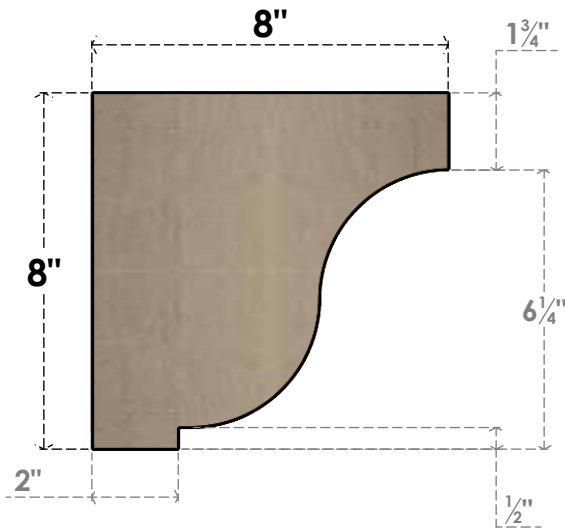

ITEM NUMBER: CORU08X08X08VANRCPR

8"W X 8"D X 8"H SERIES 1 WIDE VAN BUREN ROUGH CEDAR TIMBERTHANE
FAUX WOOD CORBEL, PRIMED

SIDE PROFILE

FRONT PROFILE

ISOMETRIC

EKENA MILLWORK
2300 WEST MAIN ST.
CLARKSVILLE, TX 75426
TOLL FREE: 866-607-0453
WWW.EKENAMILLWORK.COM

NOTES

1. INSTALLATION TO BE COMPLETED IN ACCORDANCE WITH MANUFACTURER'S SPECIFICATIONS.
2. DRAWING MAY NOT BE TO SCALE
3. THIS DRAWING IS INTENDED FOR DESIGN AND PLANNING PURPOSES ONLY.
4. ALL INFORMATION CONTAINED HEREIN WAS CURRENT AT THE TIME OF DEVELOPMENT BUT MUST BE REVIEWED AND APPROVED BY THE PRODUCT MANUFACTURER TO BE CONSIDERED ACCURATE.
5. TIMBERTHANE ARCHITECTURAL PRODUCTS ARE MADE FROM HIGH DENSITY URETHANE AND COME FACTORY PRIMED