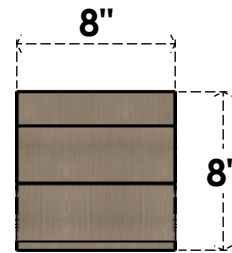

ITEM NUMBER: CORU08X08X08VANRCPR

8"W X 8"D X 8"H SERIES 1 WIDE VAN BUREN ROUGH CEDAR TIMBERTHANE
FAUX WOOD CORBEL, PRIMED

SIDE PROFILE

FRONT PROFILE

ISOMETRIC

EKENA MILLWORK
2300 WEST MAIN ST.
CLARKSVILLE, TX 75426
TOLL FREE: 866-607-0453
WWW.EKENAMILLWORK.COM

NOTES

1. INSTALLATION TO BE COMPLETED IN ACCORDANCE WITH MANUFACTURER'S SPECIFICATIONS.
2. DRAWING MAY NOT BE TO SCALE
3. THIS DRAWING IS INTENDED FOR DESIGN AND PLANNING PURPOSES ONLY.
4. ALL INFORMATION CONTAINED HEREIN WAS CURRENT AT THE TIME OF DEVELOPMENT BUT MUST BE REVIEWED AND APPROVED BY THE PRODUCT MANUFACTURER TO BE CONSIDERED ACCURATE.
5. TIMBERTHANE ARCHITECTURAL PRODUCTS ARE MADE FROM HIGH DENSITY URETHANE AND COME FACTORY PRIMED